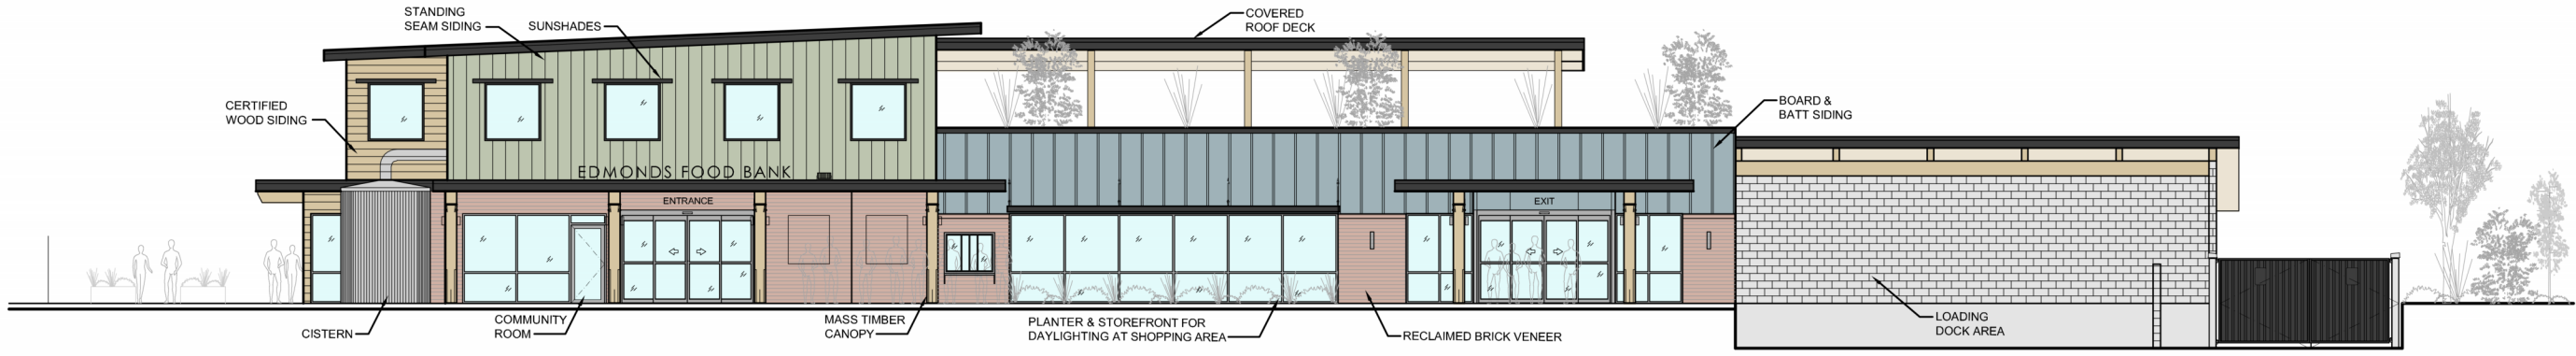

# Edmonds Food Bank @ Edmonds Lutheran Church

23525 84th Ave. W  
Edmonds, Wa. 98026

**WEST ELEVATION (84th Ave W)**  
SCALE: 1/16" = 1'-0"

**SOUTH ELEVATION (236th St SW)**  
SCALE: 1/16" = 1'-0"

First Floor Plan  
Scale: 1/16" = 1'-0"

Second Floor Plan  
Scale: 1/16" = 1'-0"