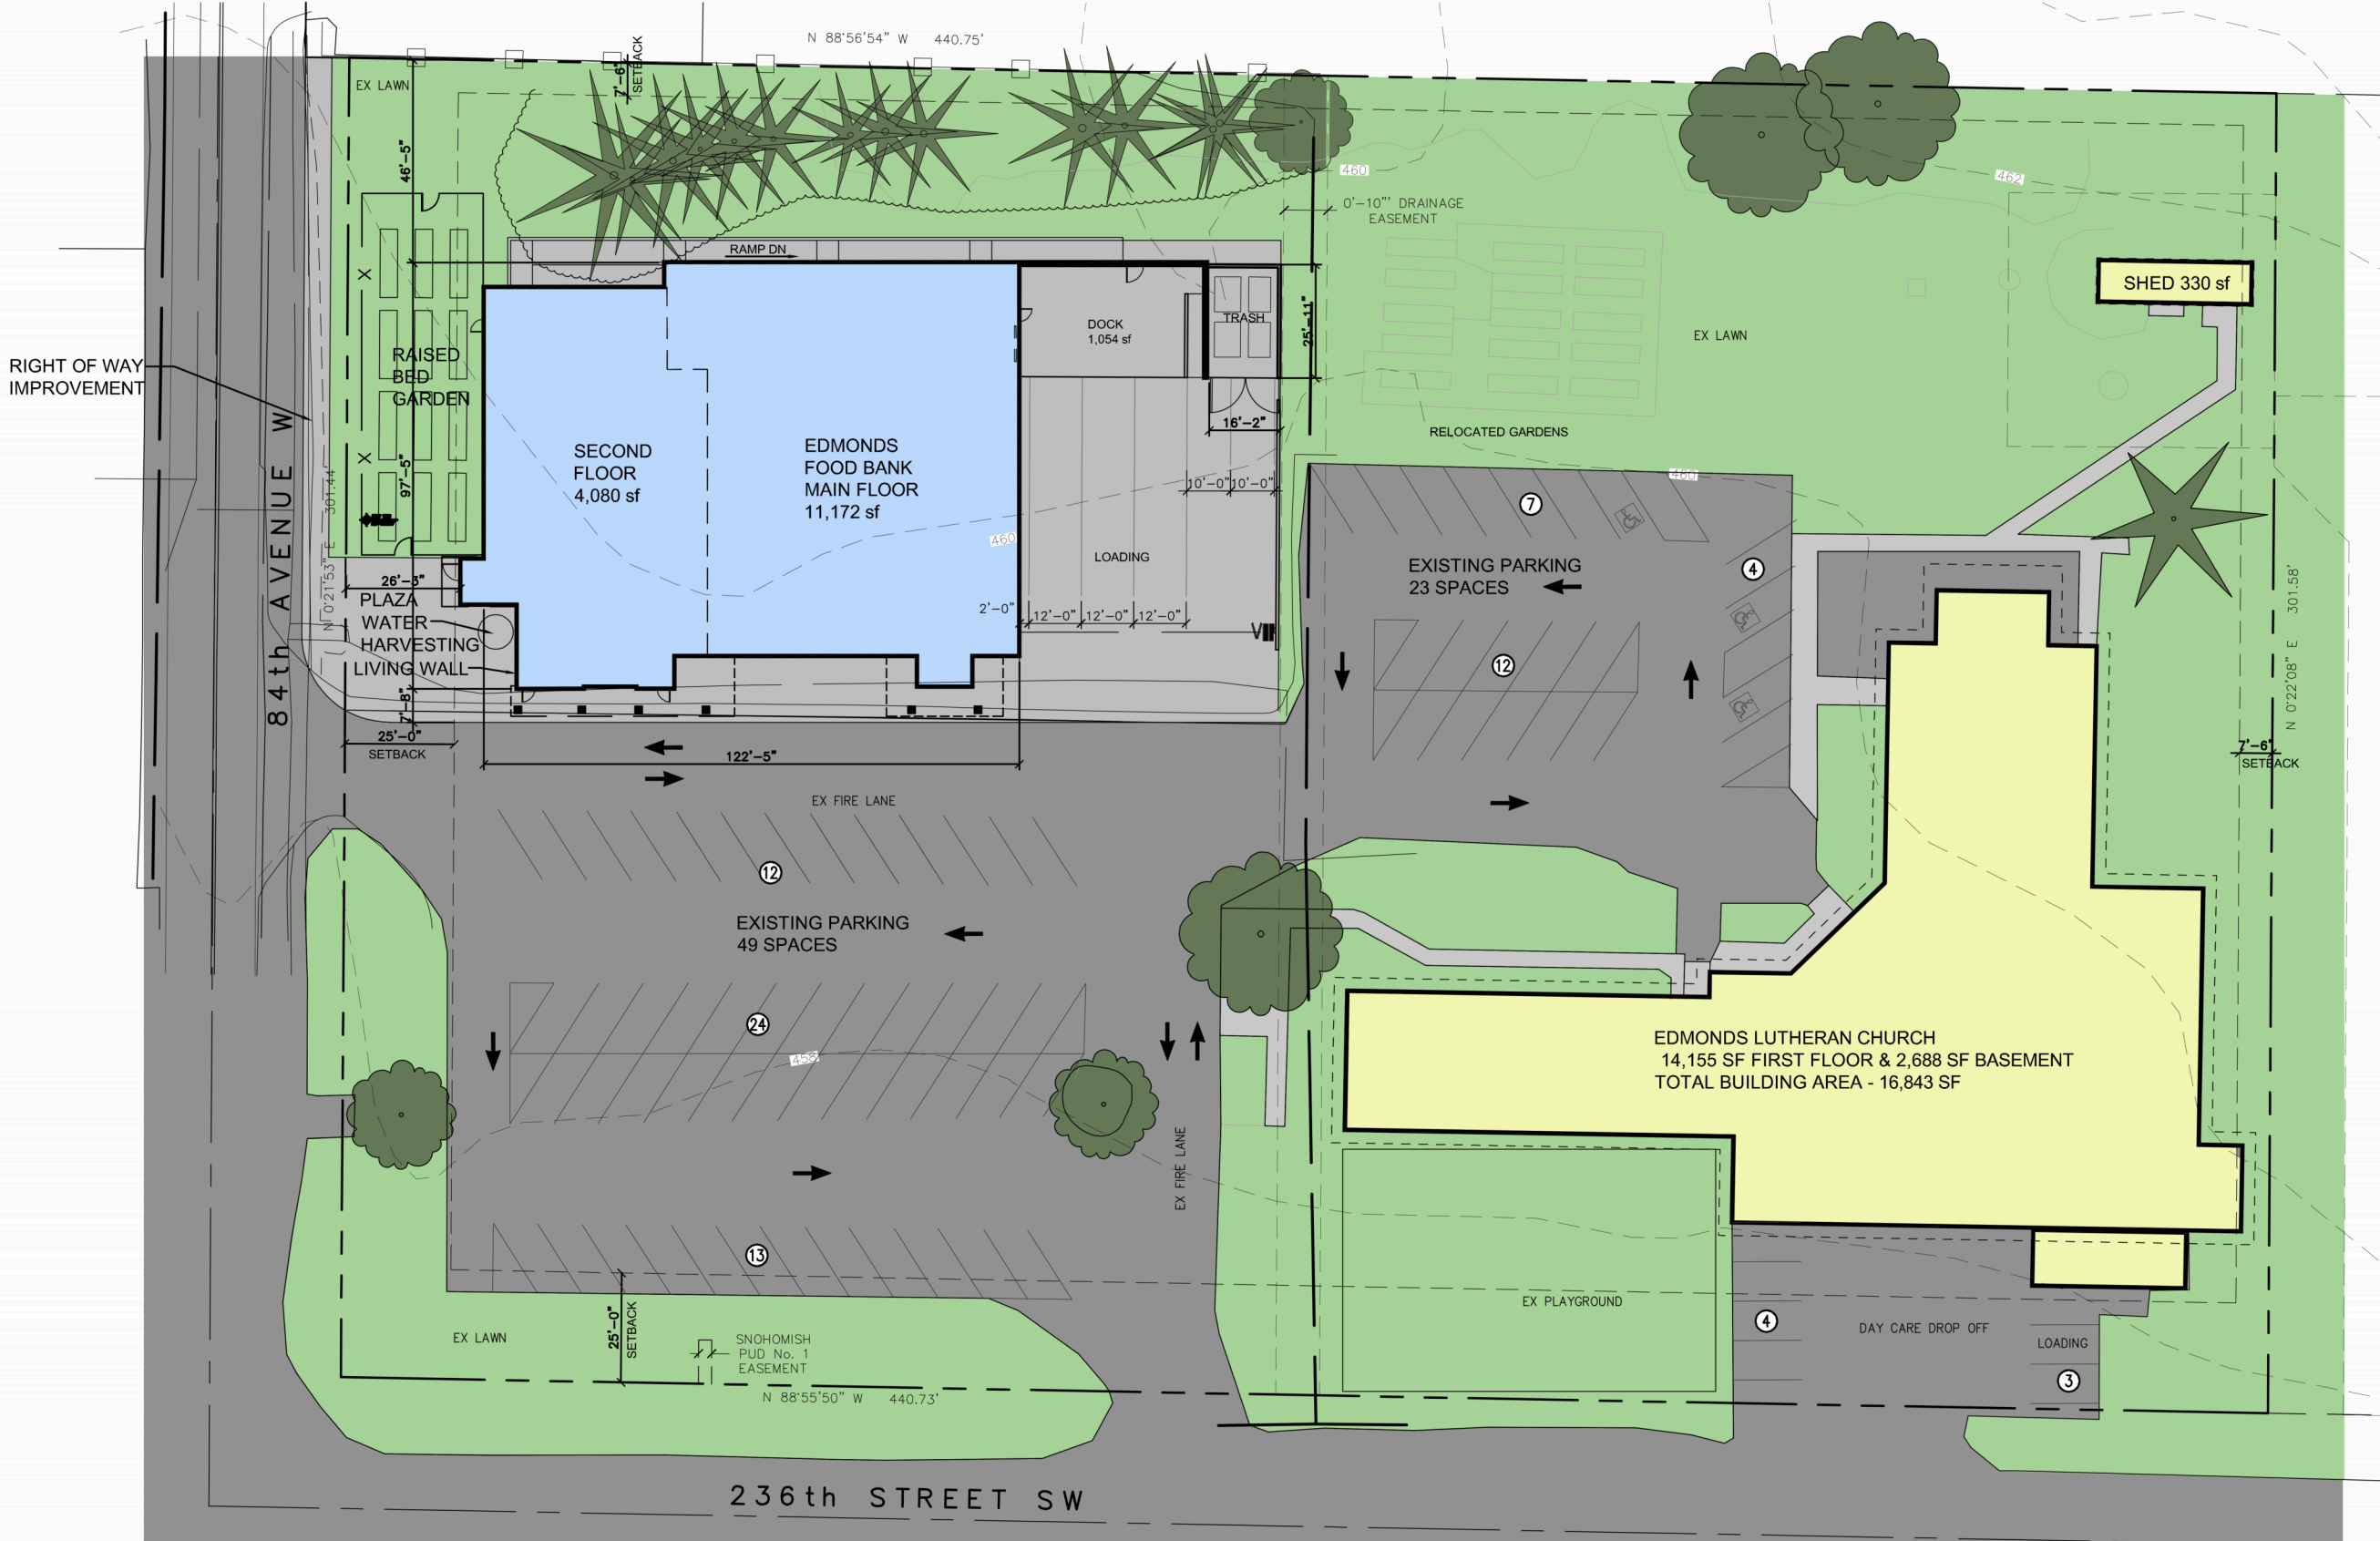

Edmonds Food Bank @ Edmonds Lutheran Church

23525 84th Ave. W
Edmonds, Wa. 98026